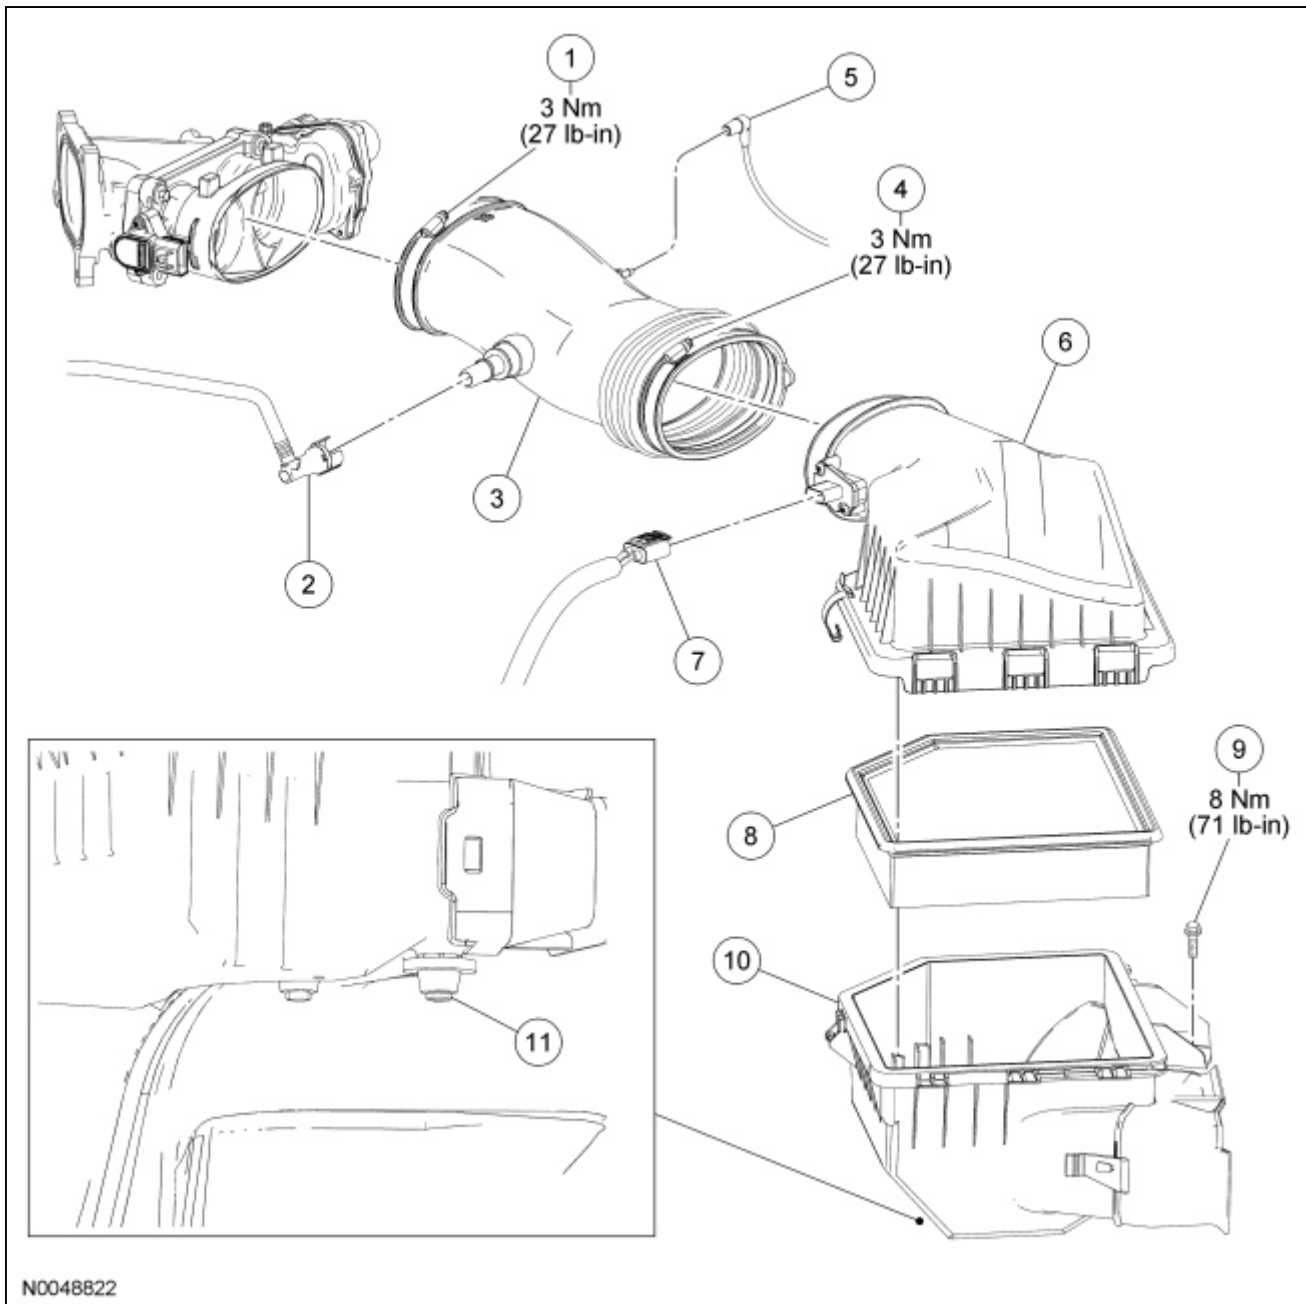

Intake Air System Components — Exploded View, 5.4L (4V)

N0048822

Item	Part Number	Description
1	9C632	Air Cleaner (ACL) outlet pipe-to-throttle body clamp
2	6758	Crankcase vent tube-to- ACL outlet pipe
3	9R504	ACL outlet pipe
4	9C632	ACL outlet pipe-to-air cleaner clamp
5	9E498	Vacuum tube-to- ACL outlet pipe
6	9643	ACL cover (part of 9A600)
7	14A464	Mass Air Flow (MAF) sensor electrical connector
8	9601	ACL element
9	W505427	ACL assembly bolt

10	9A600	ACL assembly
11	9P686	ACL assembly gromment

1. For additional information, refer to the procedures in this section.
-